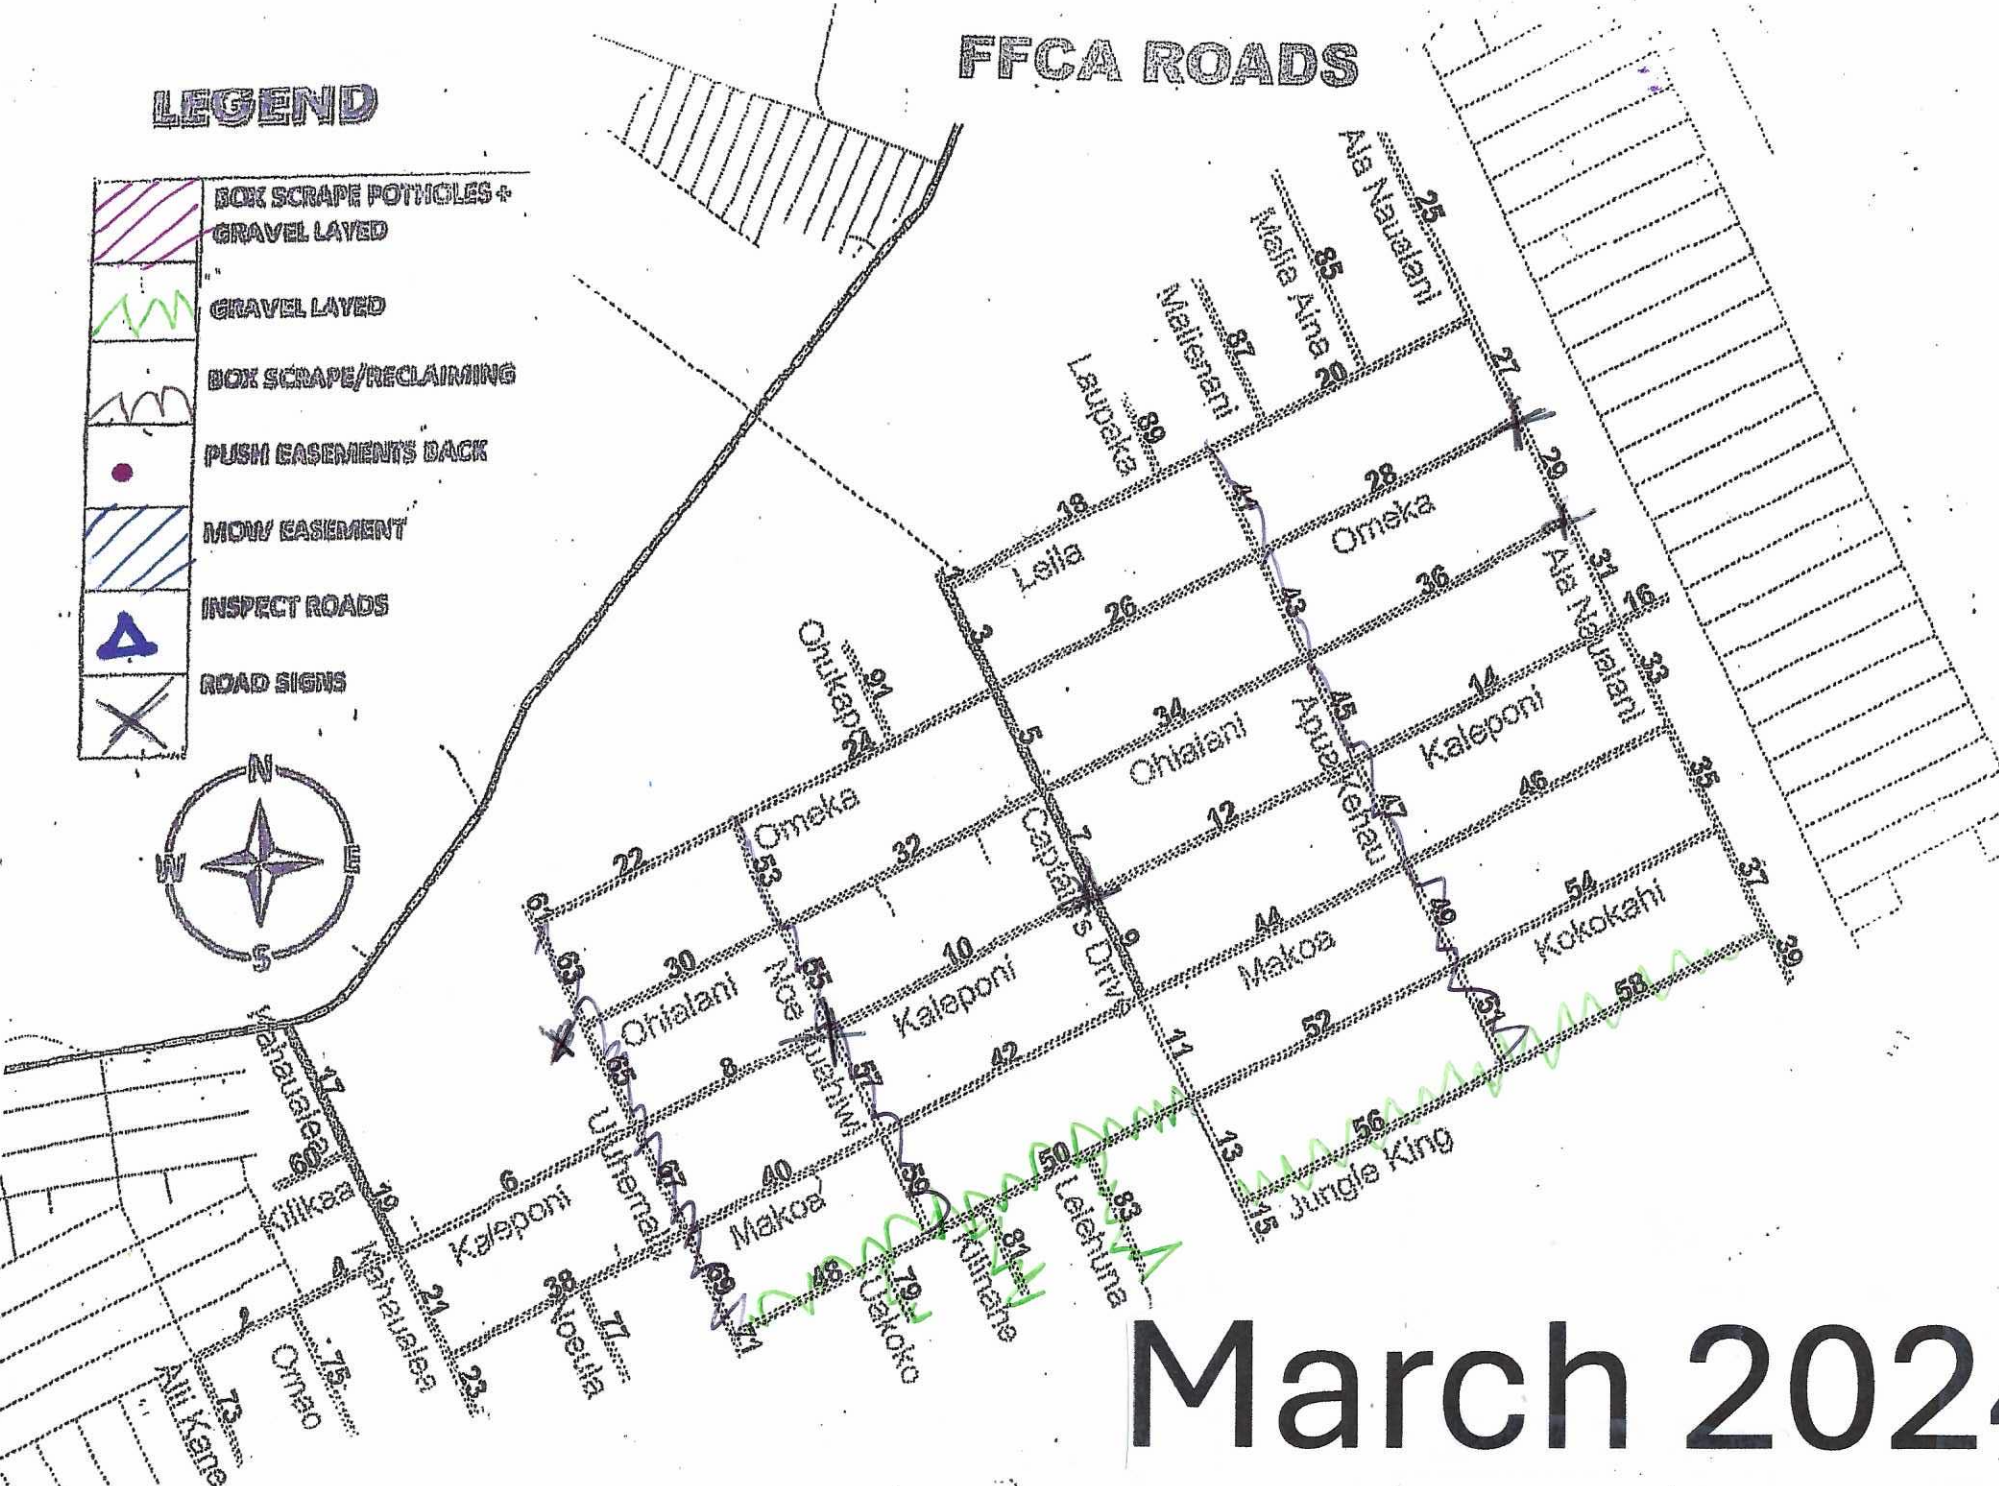

FFCA ROADS

LEGEND

	BOX SCRAPE POTHOLES + GRAVEL LAYED
	GRAVEL LAYED
	BOX SCRAPE/RECLAIMING
	PUSH EASEMENTS BACK
	MOW EASEMENT
	INSPECT ROADS
	ROAD SIGNS

March 2024

IF YOU HAVE ANY AREAS OF PARTICULAR CONCERN, PLEASE CALL THE OFFICE AND LET US KNOW SO THEY CAN BE INSPECTED AND ADDRESSED.