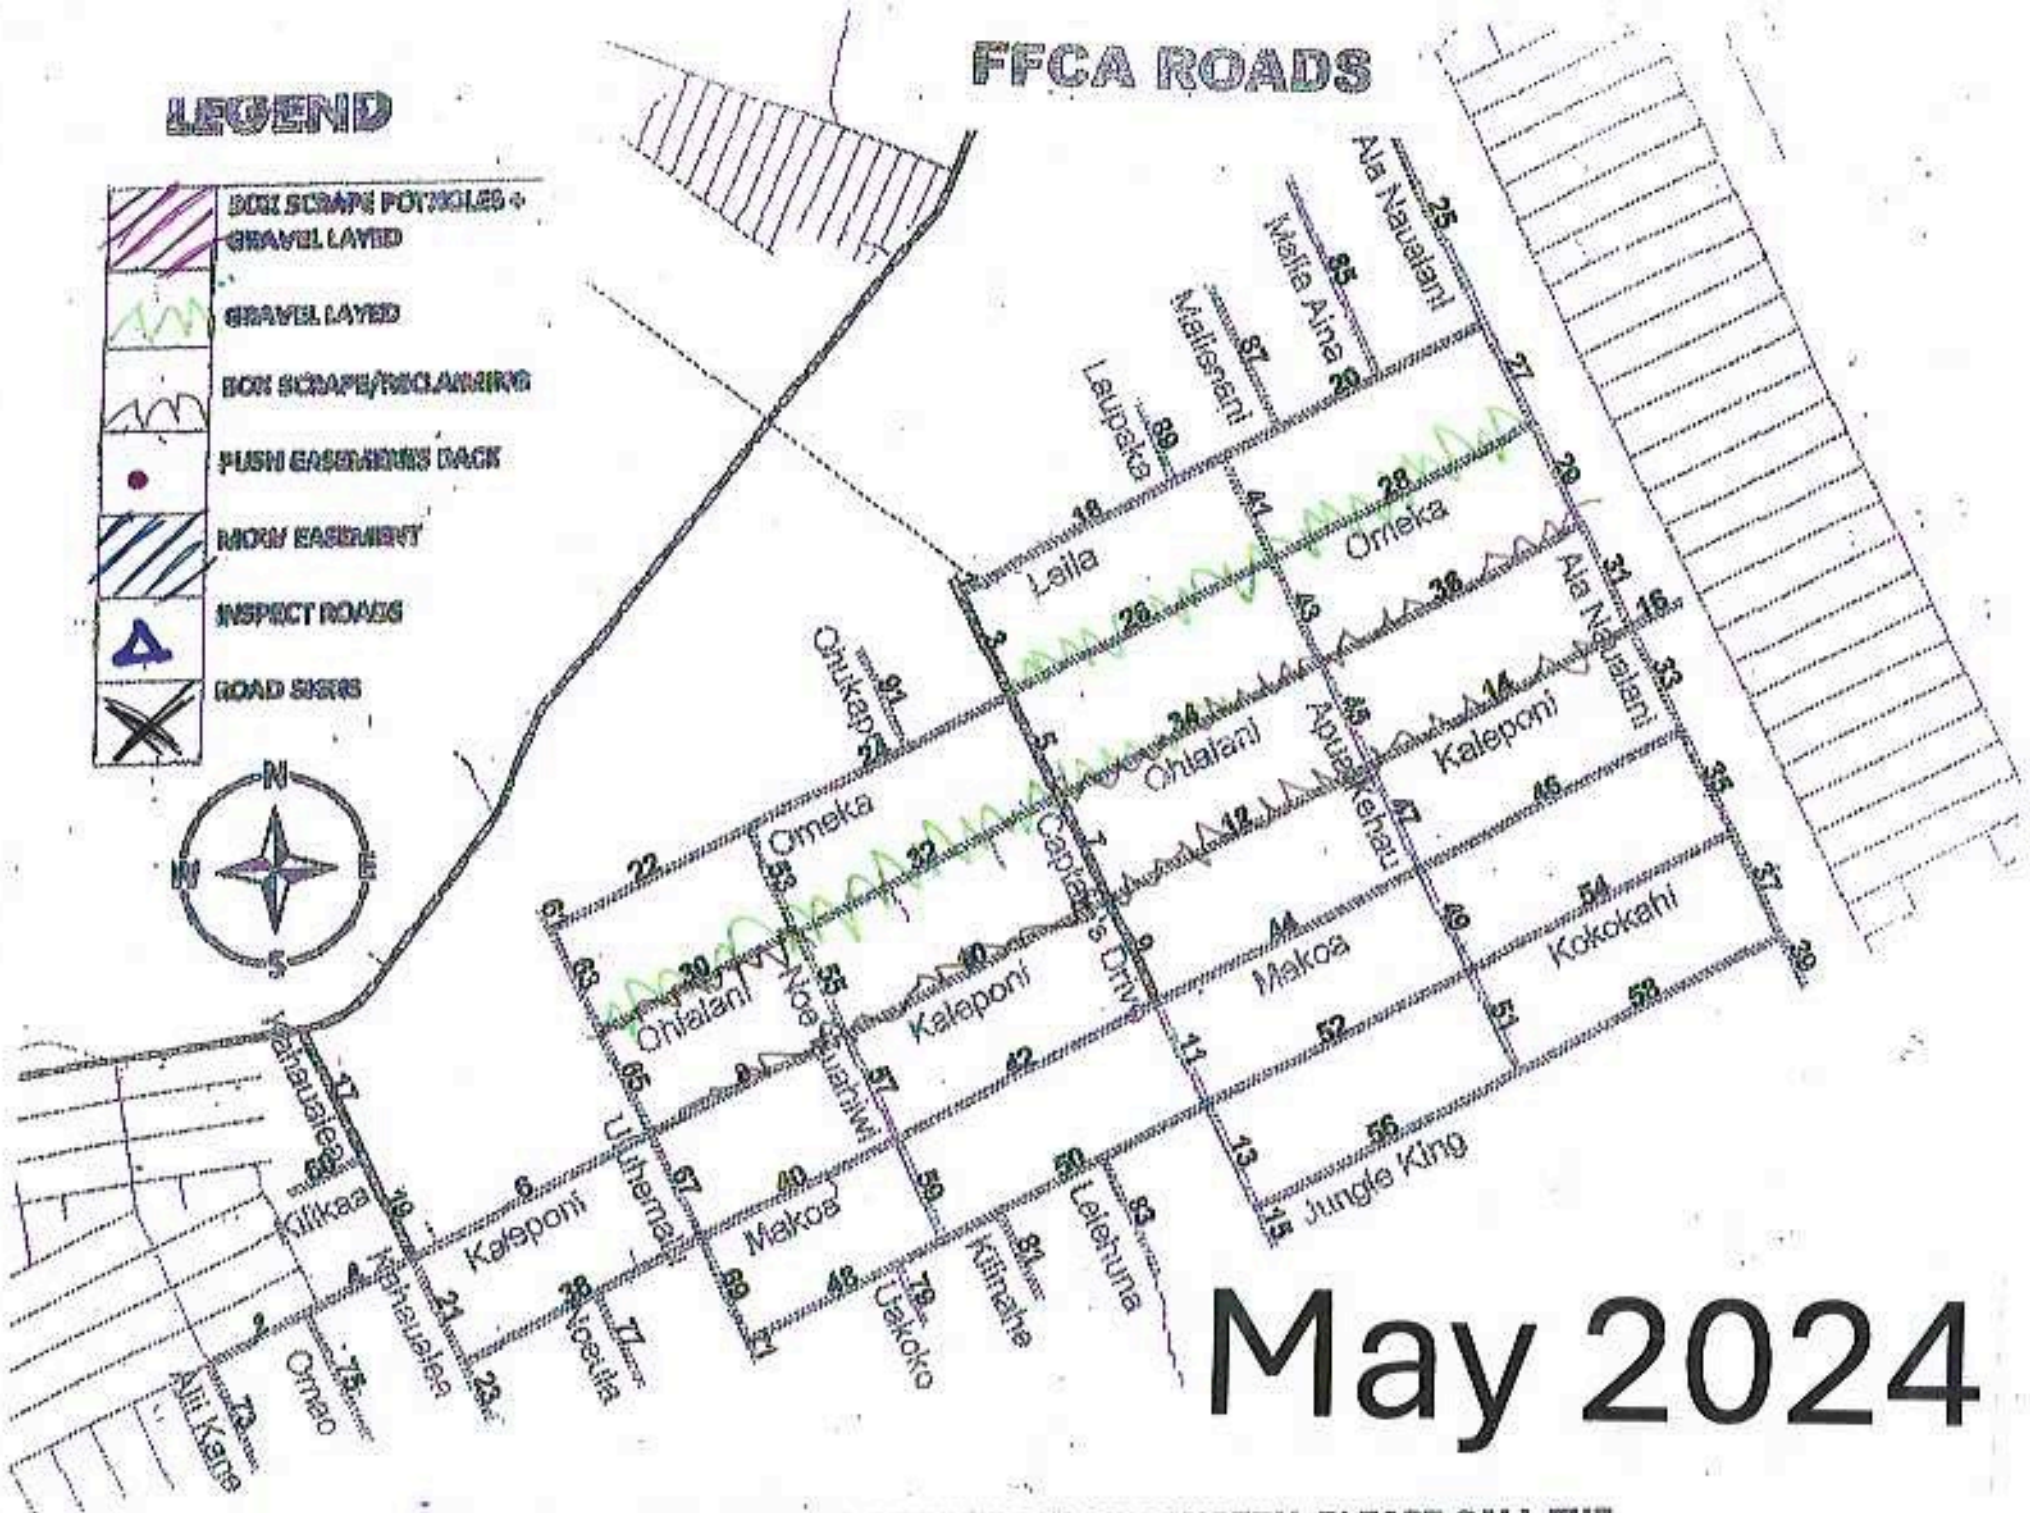

FFCA ROADS

LEGEND

| | |
|--|-------------------------------------|
|  | BOX SCRAPER POTHOLES + GRAVEL LAYED |
|  | GRAVEL LAYED |
|  | BOX SCRAPER/RECLAIMING |
|  | PUSH EASER/DUCK |
|  | ROAD EASERMENT |
|  | INSPECT ROADS |
|  | ROAD SIGNS |