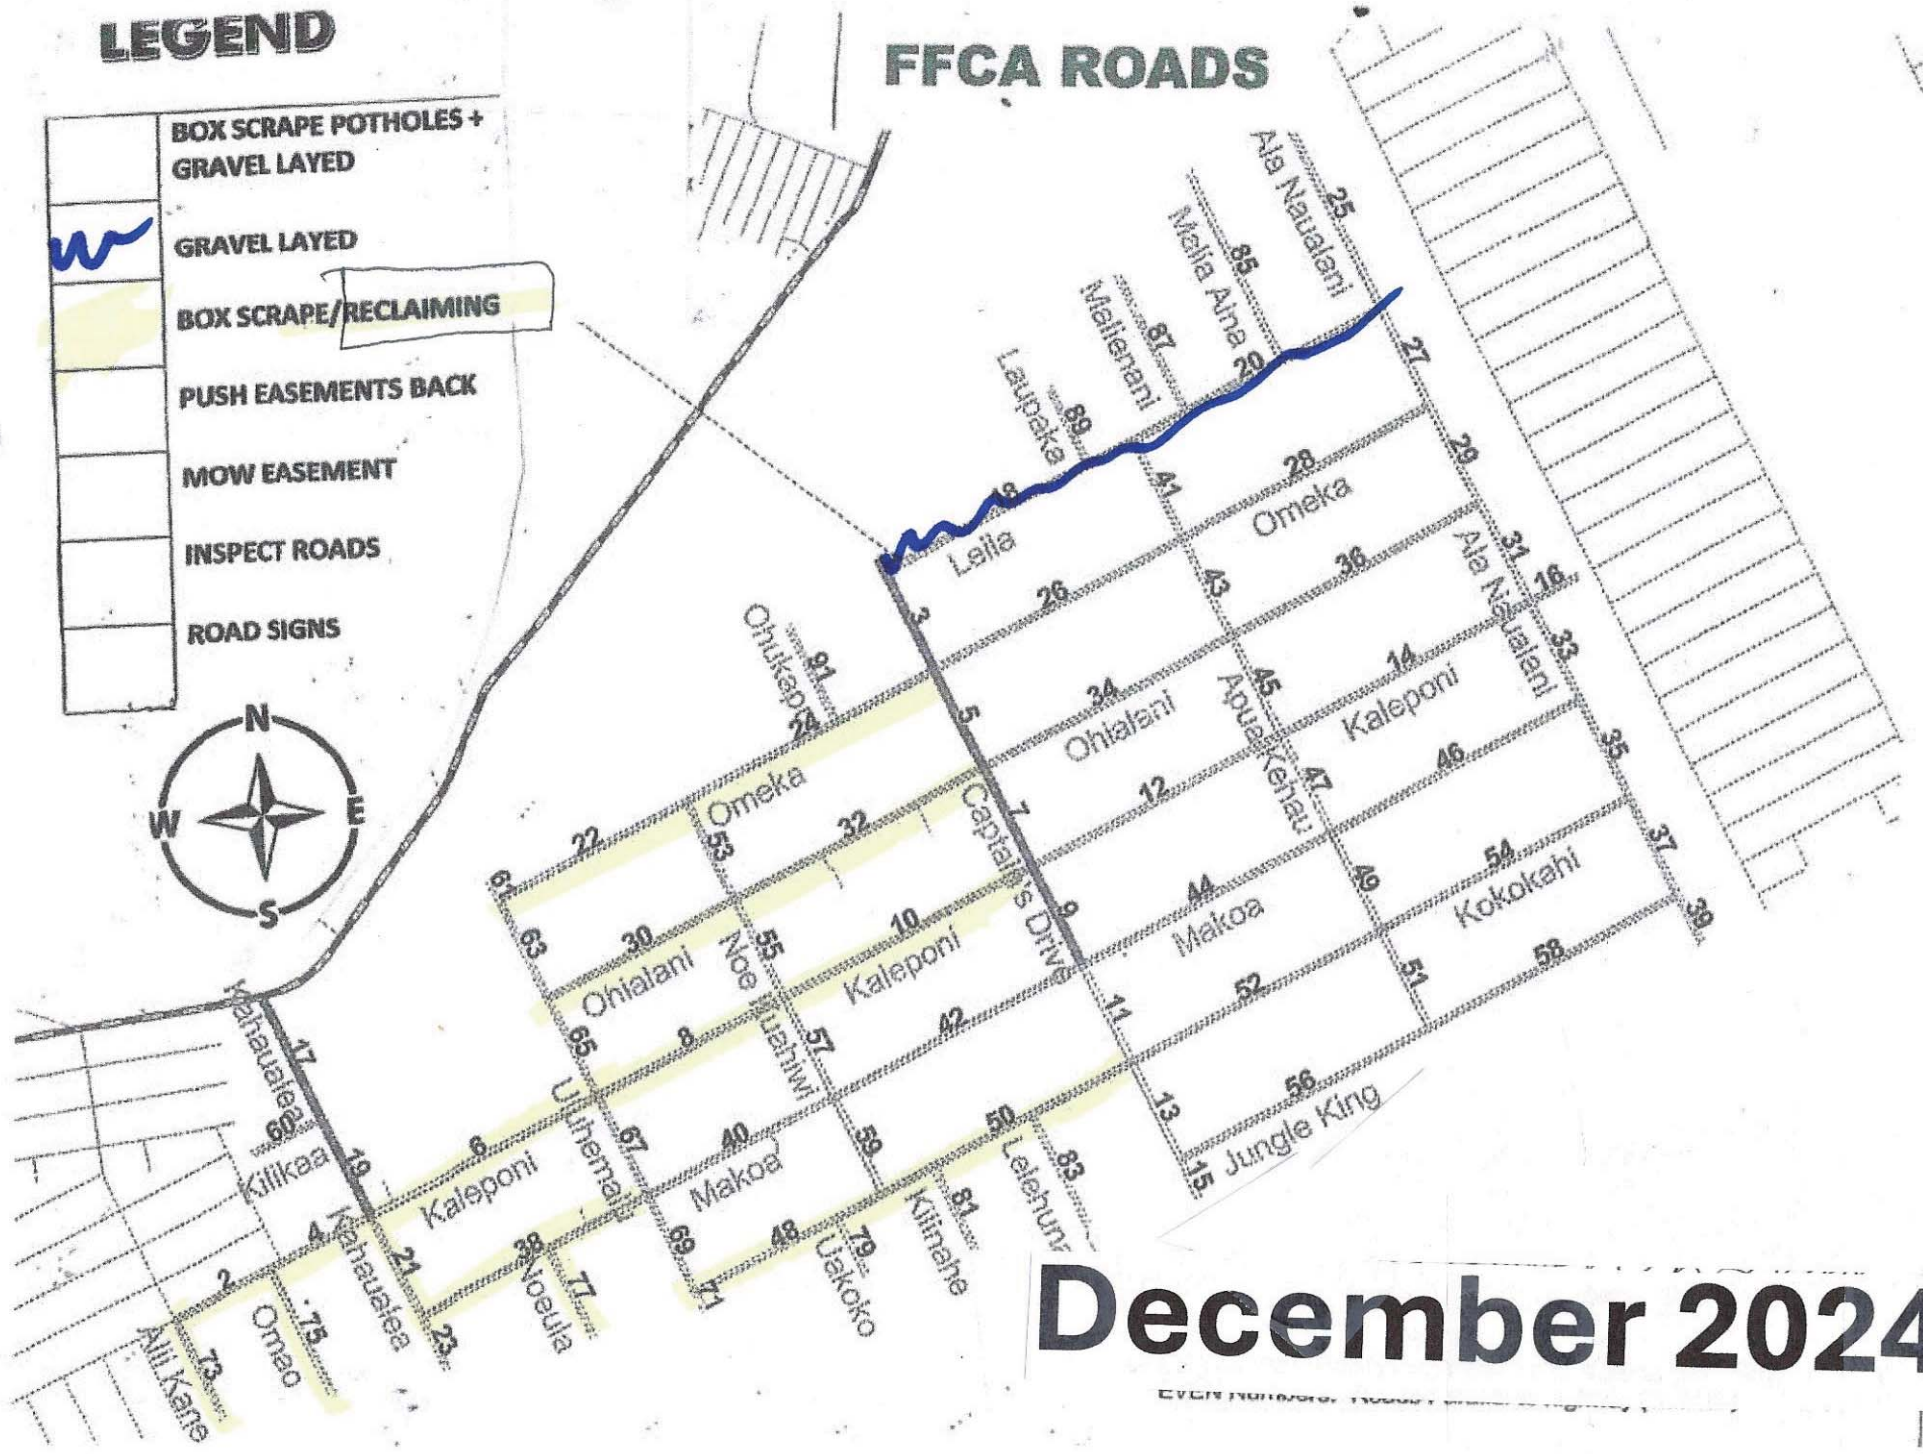

LEGEND

| | |
|--|------------------------------------|
| | BOX SCRAPE POTHOLES + GRAVEL LAYED |
| | GRAVEL LAYED |
| | BOX SCRAPE/RECLAIMING |
| | PUSH EASEMENTS BACK |
| | MOW EASEMENT |
| | INSPECT ROADS |
| | ROAD SIGNS |

FFCA ROADS

December 2024

EVERY NUMBERED HOUSE...